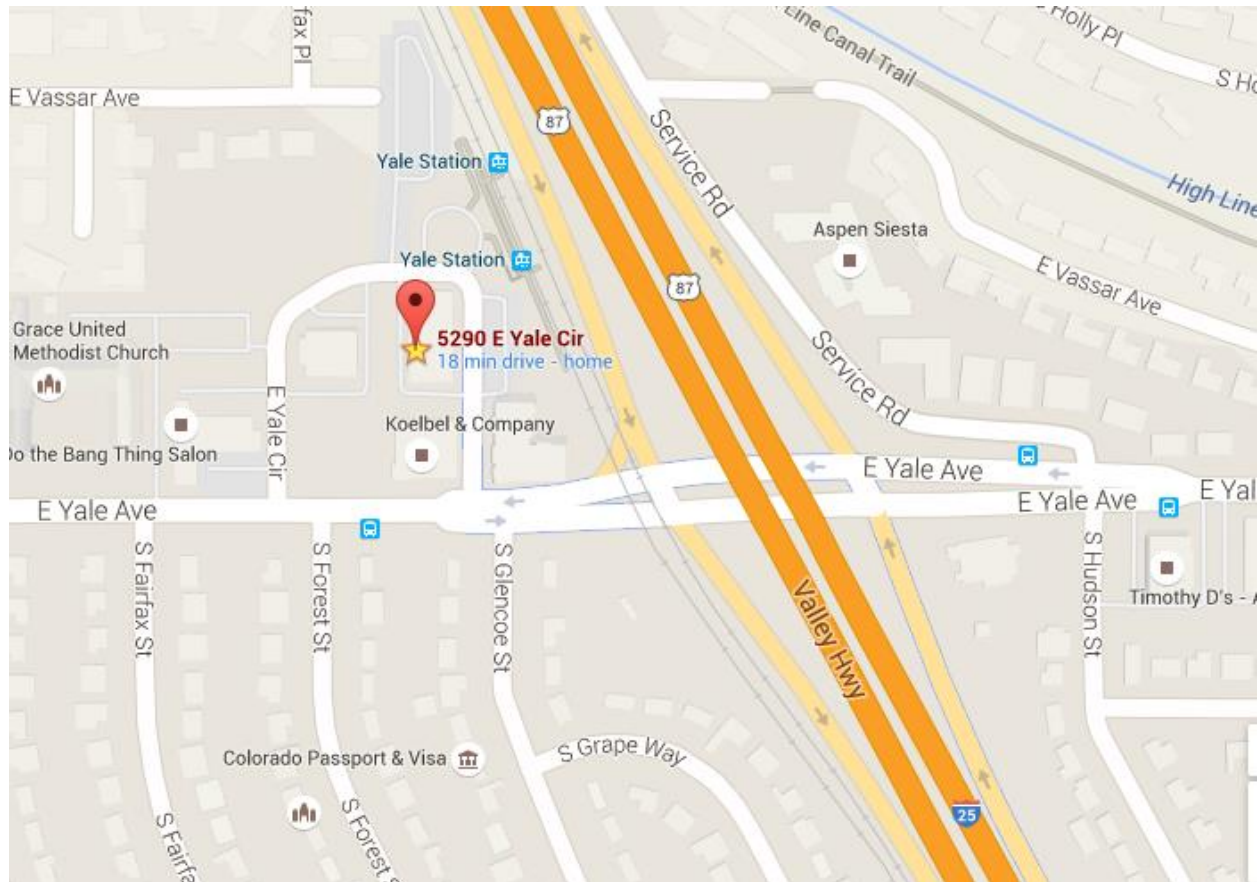

## DIRECTIONS TO NEW OFFICE

Mary Beth O'Hagan PhD  
5290 E Yale Circle, Suite 207  
Denver CO 80222

Exit Yale and turn west off of I-25. Take the 2nd right onto Yale Circle. The building is directly west of the Yale light rail station. We are located in the two-story red brick building.

You will be able to find 2-hour parking on Yale Circle. There is no parking available in the lot behind the building. The main entrance is located on the east side of the building.